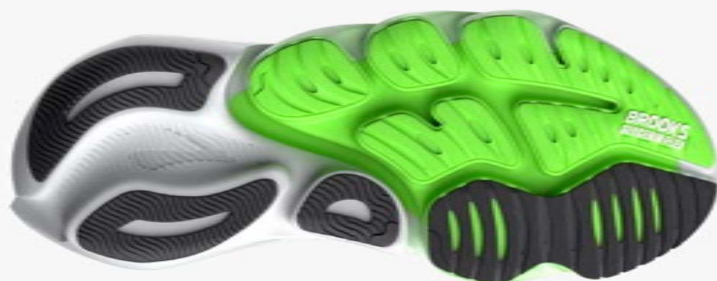

NEW GLYCERIN FLEX*

Be in control of the run like never before with innovative flexible cushioning working as an extension of the body.

Unleash your feet

The innovative smooth ride offers carefully crafted flexibility, from midfoot to toe-off, to feel the best parts of the run and support to go the distance. The strategically placed asymmetrical midfoot flex groove combined with the podular lateral forefoot flexibility work together to provide flexibility and support where you need it.

Expertly tuned cushion

Featuring DNA TUNED with tuned nitrogen infusion for plush landings and electric toe-offs to keep you running with ease.

Comfortable, flexible fit

New engineered flat knit upper provides enhanced comfort and breathability that's flexible and moves with your foot.

Additional Benefits

- Strategic flex grooves are designed for optimal flexibility and a smooth ride from landing to toe-off.

*Please note: images do not reflect updated two-piece tongue construction. Though not final, most details aside from the tongue represent the overall design of this shoe.