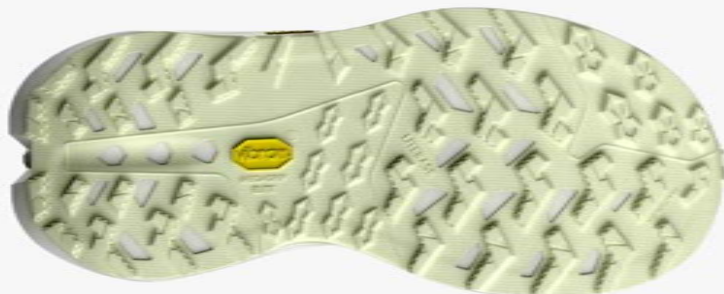

TRAIL

NEW CASCADIA ELITE

An athlete-validated plated racing shoe for competitive trail runners looking to chase FKTs and podiums.

Unisex

Float across trails

Designed to sustain speed across the trail thanks to our carbon-infused Pebax SpeedVault+ trail plate sandwiched between layers of DNA GOLD 100% PEBA cushioning. This combination helps you stay controlled as you climb, propel effortless strides on flat surfaces, and enable a smooth and stable ride as you descend.

Vibram Megagrip Elite

Confidently traverse any terrain, wet or dry on race day, with a Vibram Megagrip Elite outsole, meticulously designed to provide superior grip on a variety of surfaces and to keep up with you as you push the pace. This superior outsole rubber underwent countless hours of testing to ensure optimization for elite performance.

Ultra performance fit

The dynamically secure MATRYX® engineered woven upper with Kevlar® fibers is designed to hold your foot in place while still being flexible. The PU-coated yarns offer a hydrophobic quality to help water and sweat escape from your shoe and eliminate added weight, so you can avoid distractions and focus on your race.

Additional Benefits

- Developed in the BlueLine Lab
- Carbon-infused Pebax SpeedVault+ trail plate
- Vibram Megagrip Elite outsole